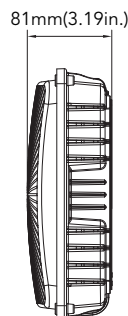

PHOTOMETRY

Parking Garage Photometry and polycarbonate optical lens with heat resisting.

1/2inch knock hole

Support wires coming from the hole for easier wire connections. Optional PIRsensor and Emergency Battery.

DIMENSION

unit: inch/mm

Net Weight:
20W: 3.536lbs
27W: 3.615lbs
40W: 4.166lbs

Net Weight:
60W: 5.070lbs

PHOTOMETRICS

Parking Garage

ORDERING GUIDE Example: C5F40WU4KDMDBU

Fixture Type	Wattage	Input Voltage	CCT	Finish	Sensor (Option)	Dimmable(Option)	Emergency Battery (Option)	Internal Code
<input type="text"/>	<input type="text"/>	<input type="text"/>	<input type="text"/>	<input type="text"/>	<input type="text"/>	<input type="text"/>	<input type="text"/>	<input type="text"/>
C5F	20 20W 27 27W 40 40W 60 60W	U 120-277V 48V 347-480V	4K 4000K 5K 5000K	D Dark Bronze B Black W White SG Silver Gray	M With Sensor Blank Without Sensor	D 1-10V Dimmable Blank NO Dimmable	B With Battery Blank Without Battery	Blank Alphanumeric