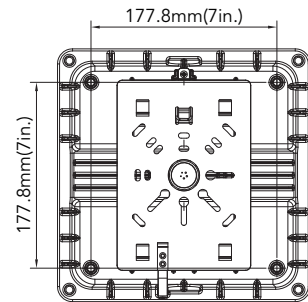

PHOTOMETRY

Parking Garage Photometry and polycarbonate optical lens with heat resisting.

1/2inch knock hole

Support wires coming from the hole for easier wire connections. Optional PIRsensor and Emergency Battery.

DIMENSION

unit: inch/mm

Net Weight:
20W: 3.536lbs
27W: 3.615lbs
40W: 4.166lbs

Net Weight:
60W: 5.070lbs

PHOTOMETRICS

Parking Garage

ORDERING GUIDE Example: C5F40WU4KDMDBU

Fixture Type	Wattage	Input Voltage	CCT	Finish	Sensor (Option)	Dimmable(Option)	Emergency Battery (Option)	Internal Code
<input type="text"/>	<input type="text"/>	<input type="text"/>	<input type="text"/>	<input type="text"/>	<input type="text"/>	<input type="text"/>	<input type="text"/>	<input type="text"/>
C5F	20 20W 27 27W 40 40W 60 60W	U 120-277V 48V 347-480V	4K 4000K 5K 5000K	D Dark Bronze B Black W White SG Silver Gray	M With Sensor Blank Without Sensor	D 1-10V Dimmable Blank NO Dimmable	B With Battery Blank Without Battery	Blank Alphanumeric