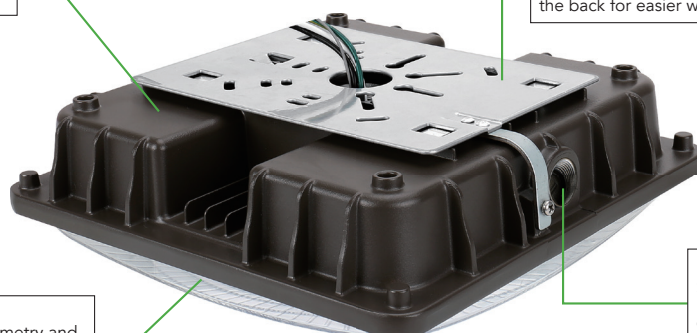

Applications:

Parking structures, storage areas, shopping area walkways, entryway, and low level security.

Features

- Sealed die-casting profile for indoor and outdoor applications.
- Voltage is 120-277V & 347V-480V.
- Provide with a PIR sensor ideal for parking garage and optional for emergency battery.
- Replacing 100W MH.
- Operating temperature is -40°C to 40°C (-40°F to 113°F).
- UL/cUL wet location listed and DLC qualified.

Housing

One piece die cast housing better waterproofing ,suitable for both indoor and outdoor application.

Mounting Bracket

Suitable for J-BOX mounting, and easy for installation, also support pendant mounting,wires coming out from the back for easier wire connections.

PHOTOMETRY

Parking Garage Photometry and polycarbonate optical lens with heat resisting.

1/2inch knock hole

Support wires coming from the hole for easier wire connections. Optional PIRsensor and Emergency Battery.