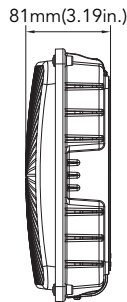

PHOTOMETRY

Parking Garage Photometry and polycarbonate optical lens with heat resisting.

1/2inch knock hole

Support wires coming from the hole for easier wire connections. Optional PIRsensor and Emergency Battery.

PERFORMANCE DATA

			4000K(70CRI)		5000K(70CRI)	
SYSTEM WATTS	PHOTOMETRY	VOLTAGE	LUMENS	LPW	LUMENS	LPW
20W	Parking Garage	120-277VAC	2600lm	130lm/W	2600lm	130lm/W
27W	Parking Garage	120-277VAC	3750lm	139lm/W	3800lm	141lm/W
40W	Parking Garage	120-277VAC/347-480V	5350lm	134lm/W	5450lm	136lm/W
60W	Parking Garage	120-277VAC/347-480V	7800lm	133lm/W	8000lm	133lm/W

DIMENSION

unit: inch/mm

Net Weight:
20W: 3.536lbs
27W: 3.615lbs
40W: 4.166lbs

Net Weight:
60W: 5.070lbs

PHOTOMETRICS

Parking Garage

ORDERING GUIDE Example: C5F40WU4KDMDBU

Fixture Type	Wattage	Input Voltage	CCT	Finish	Sensor (Option)	Dimmable(Option)	Emergency Battery (Option)	Internal Code
<input type="text"/>	<input type="text"/>	<input type="text"/>	<input type="text"/>	<input type="text"/>	<input type="text"/>	<input type="text"/>	<input type="text"/>	<input type="text"/>
C5F	20 20W 27 27W 40 40W 60 60W	U 120-277V 48V 347-480V	4K 4000K 5K 5000K	D Dark Bronze B Black W White SG Silver Gray	M With Sensor Blank Without Sensor	D 1-10V Dimmable Blank NO Dimmable	B With Battery Blank Without Battery	Blank Alphanumeric