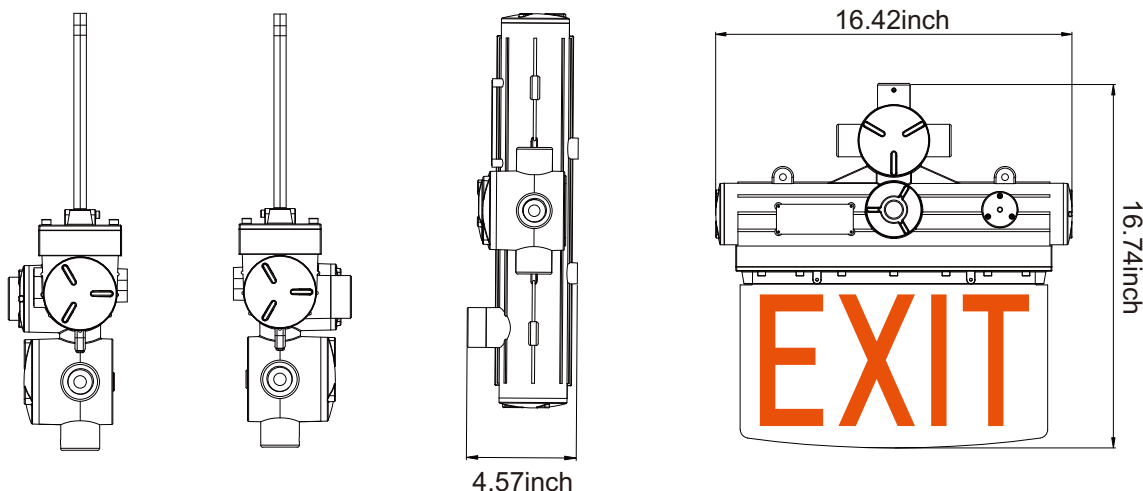

Technical Data:

Model	Wattage	Operating Voltage	CRI	Color Temperature	Emergency Time
EX-3W JNGD180	3W(Max)	AC100-277V AC100-347V	>70	Red or Green	3 hours
EX-5W JNGD180	5W(Max)				

Packing Information:

Model	Quantity/Carton	Packing Size	Net Weight	Gross Weight
J	2 Pcs	18.50x18.50x10.24inch	13.23 lbs	30.86 lbs

J Series Explosion Proof Edge Lit LED Exit Light

Dimension:

Mounting Methods and Accessories:

Wall Mounting:

Pendant Mounting:

• Model: Ex-Straight Pipe
Name: Straight Pipe
Material: Iron

• Model: EX-HD51-KBI
Name: Junction Box
Material: Aircraft Aluminum A383