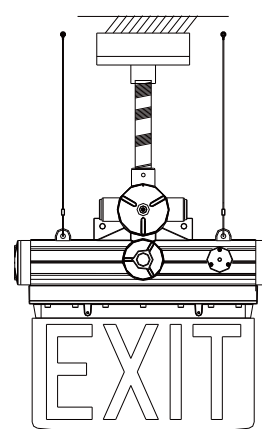

• Model: Ex-Straight Pipe
Name: Straight Pipe
Material: Iron

• Model: EX-HD51-KBI
Name: Junction Box
Material: Aircraft Aluminum A383

Pendant with Safe Wires: