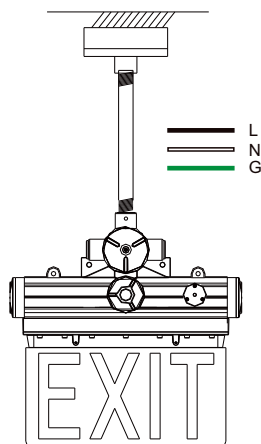

Standard Materials:

- ◆ Housing: A356T6 aluminum (less than .4% copper content) with baked-on gray epoxy finish
- ◆ Gasket: One-piece silicone
- ◆ Hardware: Stainless steel
- ◆ Mounting Sling: Stainless steel
- ◆ EXIT Sign: Tempered glass

J Series Explosion Proof Edge Lit LED Exit Light

Key Features:

- ① Low energy consumption (3W/5W).
- ② 3-hour emergency operation.
- ③ Alternate exit legend and languages available.
- ④ Provided with 3/4 " NPT or M25 conduit hubs.
- ⑤ Long lifespan up to 50,000 hours.
- ⑥ Multiple installation options: wall mounting, pendant mounting, and pendant mounting with safe-wire.
- ⑦ Working temperature ranges from -40°F to 140°F.
- ⑧ 5-year warranty.
- ⑨ Edge-lit sign

J Series Explosion Proof Edge Lit LED Exit Light

Dimension:

Mounting Methods and Accessories:

Wall Mounting:

Pendant Mounting:

• Model: Ex-Straight Pipe
Name: Straight Pipe
Material: Iron

• Model: EX-HD51-KBI
Name: Junction Box
Material: Aircraft Aluminum A383

Pendant with Safe Wires:

• Model: Ex-Straight Pipe
Name: Straight Pipe
Material: Iron

• Model: EX-HD51-KBI
Name: Junction Box
Material: Aircraft Aluminum A383

• Model: Ex-Straight Chain
Name: Pendant Chain
Material: Stainless Steel S30400