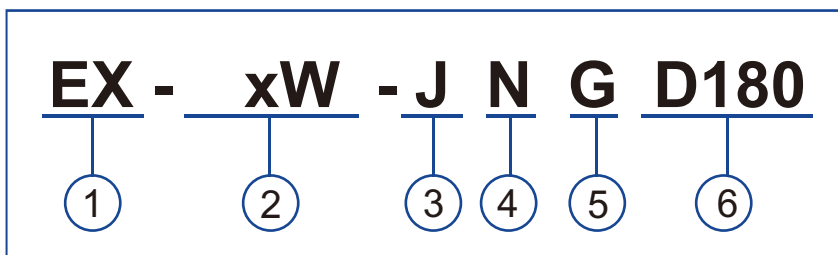

J Series Explosion Proof Edge Lit LED Exit Light

Key Features:

- ① Low energy consumption (3W/5W).
- ② 3-hour emergency operation.
- ③ Alternate exit legend and languages available.
- ④ Provided with 3/4 " NPT or M25 conduit hubs.
- ⑤ Long lifespan up to 50,000 hours.
- ⑥ Multiple installation options: wall mounting, pendant mounting, and pendant mounting with safe-wire.
- ⑦ Working temperature ranges from -40°F to 140°F.
- ⑧ 5-year warranty.
- ⑨ Edge-lit sign

Ordering Guide:

① Products for use in Harzardous Locations ◆ EX- For all exit sign lights.	② Lighting system input wattage rating ◆ 1W; 2W; 3W; 4W; 5W	③ Model seies ◆ J Series
④ Dimming feature opyion ◆ N= Non-dimmable	⑤ LED color for LED lighting ◆ G=Green color ◆ R=Red color	⑥ BEAM ANGLE ◆ D180= 180°

Technical Data:

Model	Wattage	Operating Voltage	CRI	Color Temperature	Emergency Time
EX-3W JNGD180	3W(Max)	AC100-277V AC100-347V	>70	Red or Green	3 hours
EX-5W JNGD180	5W(Max)				

Packing Information:

Model	Quantity/Carton	Packing Size	Net Weight	Gross Weight
J	2 Pcs	18.50x18.50x10.24inch	13.23 lbs	30.86 lbs