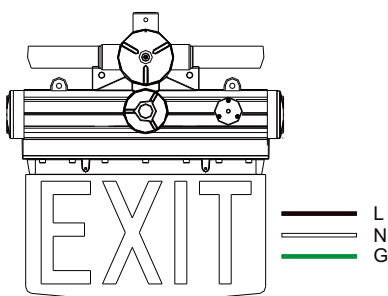

J Series Explosion Proof Edge Lit LED Exit Light

Dimension:

Mounting Methods and Accessories:

Wall Mounting:

Pendant Mounting:

• Model: Ex-Straight Pipe
Name: Straight Pipe
Material: Iron

• Model: EX-HD51-KBI
Name: Junction Box
Material: Aircraft Aluminum A383