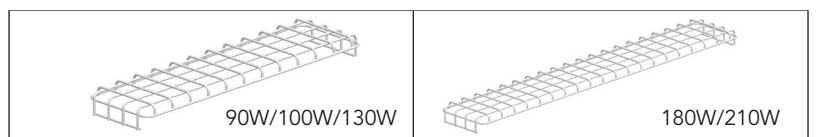

ACCESSORY

Every fixture can be fitted with wire guard to avoid luminous surface being damaged.