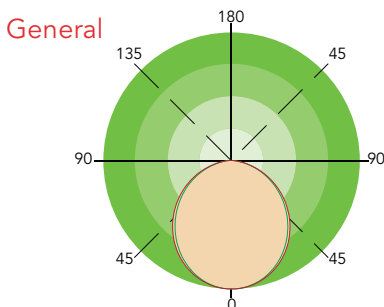

PHOTOMETRICS