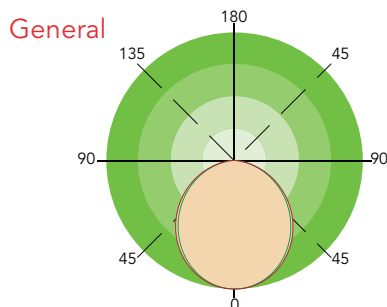

PHOTOMETRICS