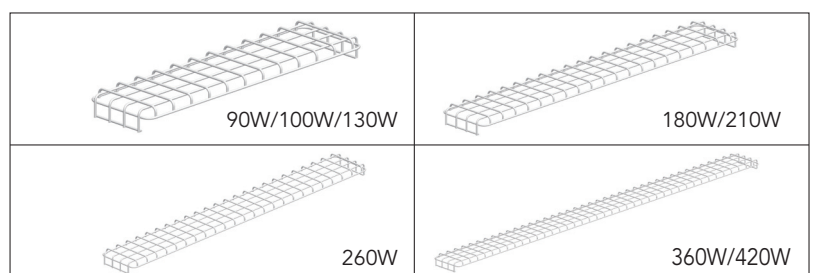

Applications:

Suitable for commercial, retail and institutional applications including gymnasiums, factories and warehouses.

90W/100W/130W

180W/210W

Features

- Die-casting aluminum enables sturdy structure and superior thermal performance.
- The compact design saves labor cost and improves installation efficiency.
- Lens meets DLC 5.1 standards for UGR (Unified Glare Rating).
- Thermally protected driver standard with 1-10V dimming.
- Motion Sensor optional and supports Emergency Battery.
- Steel wire rope (default included), pendant or surface mounting available.
- Innovative contractor-friendly packaging makes installation faster.
- 70% lumen maintenance at > 100,000 hours.
- Operating temperature is -40 C to 55 C (-40 F to 131 F).

ORDERING GUIDE

Example: MLH05130W27V50KMD

Fixture Type	Wattage	Voltage	CCT	Lens	Sensor (Option)	Backup Battery (Option)	Internal Code
HBL1 Linear high bay series	90W 100W 130W 180W 210W	U 120-277V	4K 4000K 5K 5000K	MD Medium Lens	M Motion Sensor Blank Without Sensor	B Emergency Battery Blank Without Emergency Battery	Blank Alphanumeric

PHOTOMETRICS

ACCESSORY

Every fixture can be fitted with wire guard to avoid luminous surface being damaged.

PERFORMANCE DATA

SYSTEM WATTS	VOLTAGE	4000K(CRI80)		5000K(CRI80)	
		LUMENS	LPW	LUMENS	LPW
90W	120-277VAC/347-480V	12200lm	136lm/W	12200lm	136lm/W
100W	120-277VAC/347-480V	14000lm	140lm/W	14000lm	140lm/W
130W	120-277VAC/347/480V	18000lm	140lm/W	18300lm	140lm/W
180W	120-277VAC/347-480V	24300lm	135lm/W	24300lm	135lm/W
210W	120-277VAC/347-480V	30000lm	143lm/W	30300lm	143lm/W