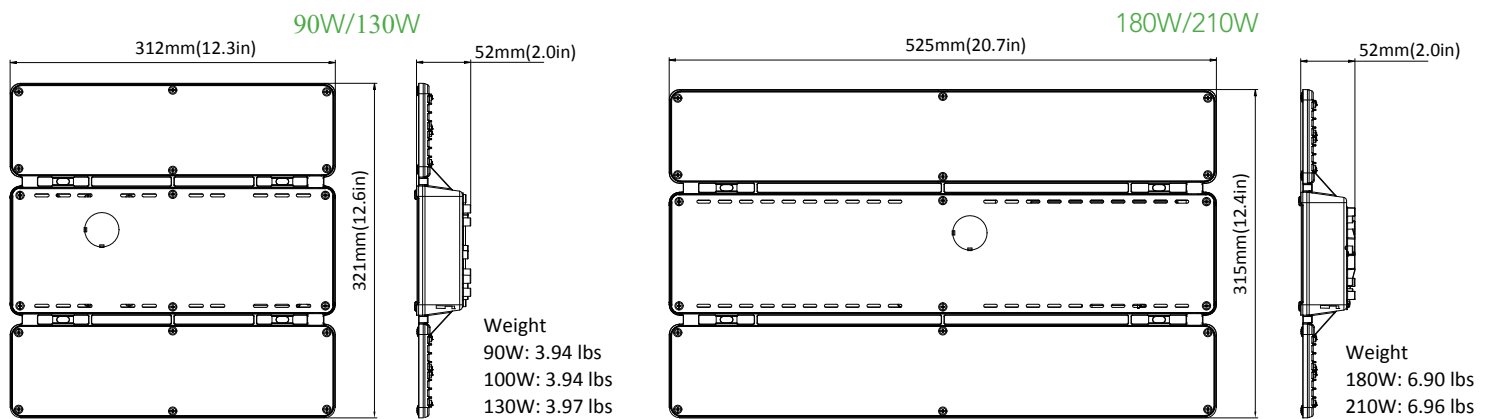

PERFORMANCE DATA

SYSTEM WATTS	VOLTAGE	4000K(CRI80)		5000K(CRI80)	
		LUMENS	LPW	LUMENS	LPW
90W	120-277VAC/347-480V	12200lm	136lm/W	12200lm	136lm/W
100W	120-277VAC/347-480V	14000lm	140lm/W	14000lm	140lm/W
130W	120-277VAC/347/480V	18000lm	140lm/W	18300lm	140lm/W
180W	120-277VAC/347-480V	24300lm	135lm/W	24300lm	135lm/W
210W	120-277VAC/347-480V	30000lm	143lm/W	30300lm	143lm/W

DIMENSION

DLC MODEL NO.

SYSTEM WATTS	VOLTAGE	CCT	LED NO.	DLC NO.	DLC Classification
90W	120-277V	4000K	2835	MLH0590W27V40KMD[Blank,M][Blank,B][Blank or A-Z or a-z or 0-9]	Premium
		5000K	2835	MLH0590W27V50KMD[Blank,M][Blank,B][Blank or A-Z or a-z or 0-9]	Premium
	347-480V	4000K	2835	MLH0590W48V40KMD[Blank,M][Blank or A-Z or a-z or 0-9]	Premium
		5000K	2835	MLH0590W48V50KMD[Blank,M][Blank or A-Z or a-z or 0-9]	Premium
100W	120-277V	4000K	2835	MLH05100W27V40KMD[Blank,M][Blank,B][Blank or A-Z or a-z or 0-9]	Premium
		5000K	2835	MLH05100W27V50KMD[Blank,M][Blank,B][Blank or A-Z or a-z or 0-9]	Premium
	347-480V	4000K	2835	MLH05100W48V40KMD[Blank,M][Blank or A-Z or a-z or 0-9]	Premium
		5000K	2835	MLH05100W48V50KMD[Blank,M][Blank or A-Z or a-z or 0-9]	Premium
130W	120-277V	4000K	2835	MLH05130W27V40KMD[Blank,M][Blank,B][Blank or A-Z or a-z or 0-9]	Standard
		5000K	2835	MLH05130W27V50KMD[Blank,M][Blank,B][Blank or A-Z or a-z or 0-9]	Standard
	347-480V	4000K	2835	MLH05130W48V40KMD[Blank,M][Blank or A-Z or a-z or 0-9]	Standard
		5000K	2835	MLH05130W48V50KMD[Blank,M][Blank or A-Z or a-z or 0-9]	Standard
180W	120-277V	4000K	2835	MLH05180W27V40KMD[Blank,M][Blank,B][Blank or A-Z or a-z or 0-9]	Premium
		5000K	2835	MLH05180W27V50KMD[Blank,M][Blank,B][Blank or A-Z or a-z or 0-9]	Premium
	347-480V	4000K	2835	MLH05180W48V40KMD[Blank,M][Blank or A-Z or a-z or 0-9]	Premium
		5000K	2835	MLH05180W48V50KMD[Blank,M][Blank or A-Z or a-z or 0-9]	Premium
210W	120-277V	4000K	2835	MLH05210W27V40KMD[Blank,M][Blank,B][Blank or A-Z or a-z or 0-9]	Standard
		5000K	2835	MLH05210W27V50KMD[Blank,M][Blank,B][Blank or A-Z or a-z or 0-9]	Standard
	347-480V	4000K	2835	MLH05210W48V40KMD[Blank,M][Blank or A-Z or a-z or 0-9]	Standard
		5000K	2835	MLH05210W48V50KMD[Blank,M][Blank or A-Z or a-z or 0-9]	Standard