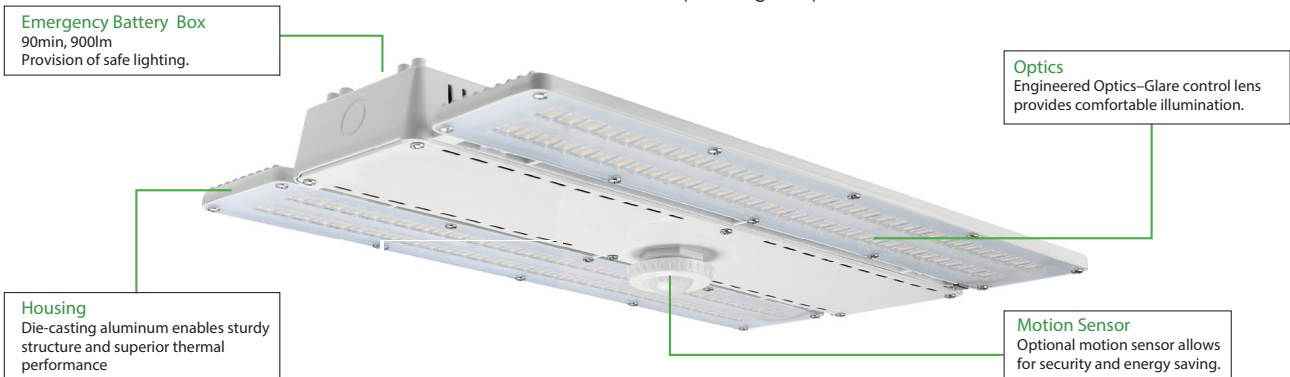

Applications:

Suitable for commercial, retail and institutional applications including gymnasiums, factories and warehouses.

90W/100W/130W

180W/210W

Features

- Die-casting aluminum enables sturdy structure and superior thermal performance.
- The compact design saves labor cost and improves installation efficiency.
- Lens meets DLC 5.1 standards for UGR (Unified Glare Rating).
- Thermally protected driver standard with 1-10V dimming.
- Motion Sensor optional and supports Emergency Battery.
- Steel wire rope (default included), pendant or surface mounting available.
- Innovative contractor-friendly packaging makes installation faster.
- 70% lumen maintenance at > 100,000 hours.
- Operating temperature is -40 C to 55 C (-40 F to 131 F).

ORDERING GUIDE

Example: MLH05130W27V50KMD

Fixture Type	Wattage	Voltage	CCT	Lens	Sensor (Option)	Backup Battery (Option)	Internal Code
HBL1 Linear high bay series	90W 100W 130W 180W 210W	U 120-277V	4K 4000K 5K 5000K	MD Medium Lens	M Motion Sensor Blank Without Sensor	B Emergency Battery Blank Without Emergency Battery	Blank Alphanumeric