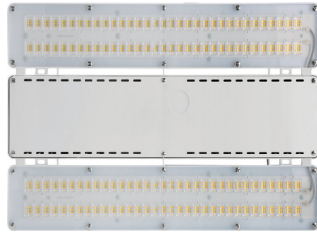

Applications:

Suitable for commercial, retail and institutional applications including gymnasiums, factories and warehouses.

90W/100W/130W

180W/210W

Features

- Die-casting aluminum enables sturdy structure and superior thermal performance.
- The compact design saves labor cost and improves installation efficiency.
- Lens meets DLC 5.1 standards for UGR (Unified Glare Rating).
- Thermally protected driver standard with 1-10V dimming.
- Motion Sensor optional and supports Emergency Battery.
- Steel wire rope (default included), pendant or surface mounting available.
- Innovative contractor-friendly packaging makes installation faster.
- 70% lumen maintenance at > 100,000 hours.
- Operating temperature is -40 C to 55 C (-40 F to 131 F).

ORDERING GUIDE

Example: MLH05130W27V50KMD

Fixture Type	Wattage	Voltage	CCT	Lens	Sensor (Option)	Backup Battery (Option)	Internal Code
HBL1 Linear high bay series	90W 100W 130W 180W 210W	U 120-277V	4K 4000K 5K 5000K	MD Medium Lens	M Motion Sensor Blank Without Sensor	B Emergency Battery Blank Without Emergency Battery	Blank Alphanumeric

PHOTOMETRICS

ACCESSORY

Every fixture can be fitted with wire guard to avoid luminous surface being damaged.

PERFORMANCE DATA

SYSTEM WATTS	VOLTAGE	4000K(CRI80)		5000K(CRI80)	
		LUMENS	LPW	LUMENS	LPW
90W	120-277VAC/347-480V	12200lm	136lm/W	12200lm	136lm/W
100W	120-277VAC/347-480V	14000lm	140lm/W	14000lm	140lm/W
130W	120-277VAC/347/480V	18000lm	140lm/W	18300lm	140lm/W
180W	120-277VAC/347-480V	24300lm	135lm/W	24300lm	135lm/W
210W	120-277VAC/347-480V	30000lm	143lm/W	30300lm	143lm/W