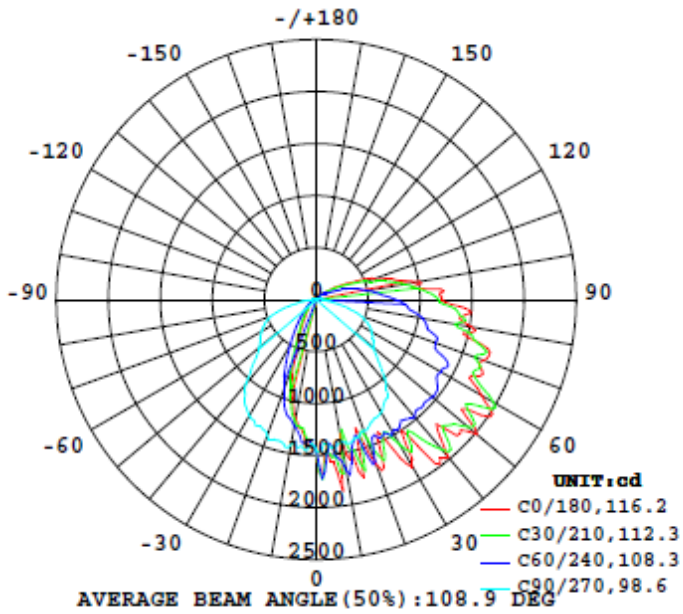

Flux out: 2325 lm

Note: The Curves indicate the illuminated area and the average illumination when the luminaire is at different distance.

60W

BUG Rating: B2-U4-G3

Flux out: 3277 lm

Note: The Curves indicate the illuminated area and the average illumination when the luminaire is at different distance.