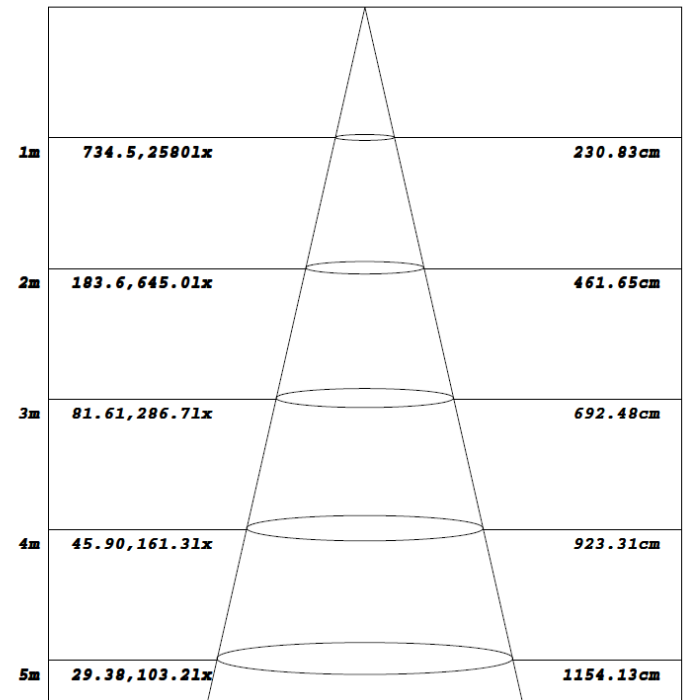

Flux out: 2325 lm

Note: The Curves indicate the illuminated area and the average illumination when the luminaire is at different distance.

60W

BUG Rating: B2-U4-G3

Flux out: 3277 lm

Note: The Curves indicate the illuminated area and the average illumination when the luminaire is at different distance.