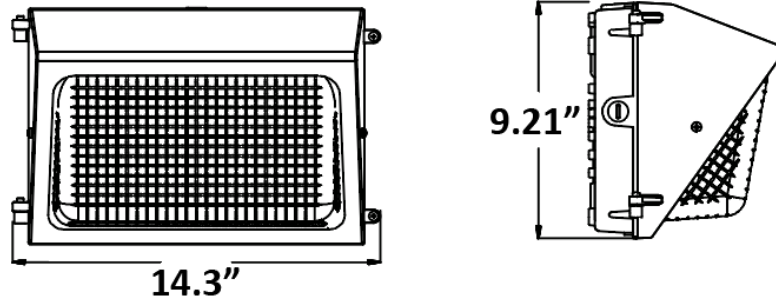

Series	Wattage	Color Temperature	Dimming	Voltage
LOC-WP	40W 60W 80W 120W	5000K	Dimmable	LV = 120-277V

MEASUREMENTS

40W, 60W, 80W & 120W

MODEL	QUANTITY	WEIGHT	UPC CODE
LOC-WP-40W50KD-LV	1	8.14 lbs	00815586029174
LOC-WP-60W50KD-LV	1	8.14 lbs	00815586029181
LOC-WP-80W50KD-LV	1	8.33 lbs	00815586029198
LOC-WP-120W50KD-LV	1	9.33 lbs	00815586029273