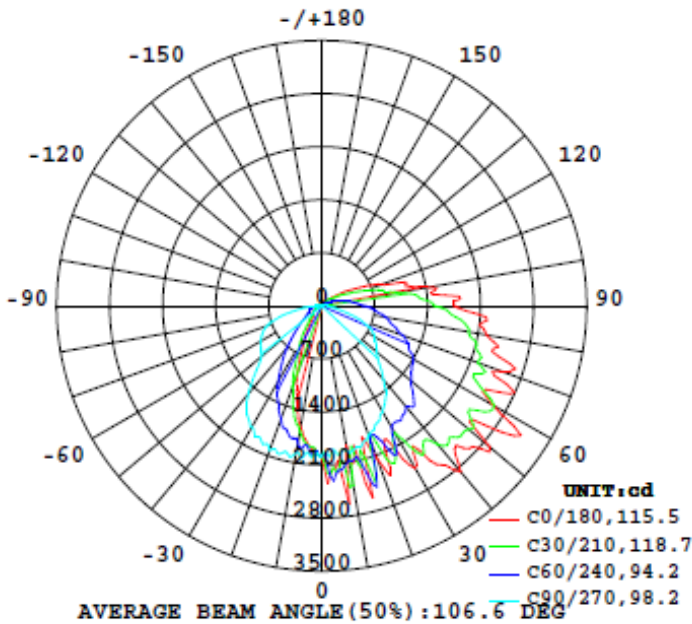

Flux out: 2325 lm

Note: The Curves indicate the illuminated area and the average illumination when the luminaire is at different distance.

60W

BUG Rating: B2-U4-G3

Flux out: 3277 lm

Note: The Curves indicate the illuminated area and the average illumination when the luminaire is at different distance.