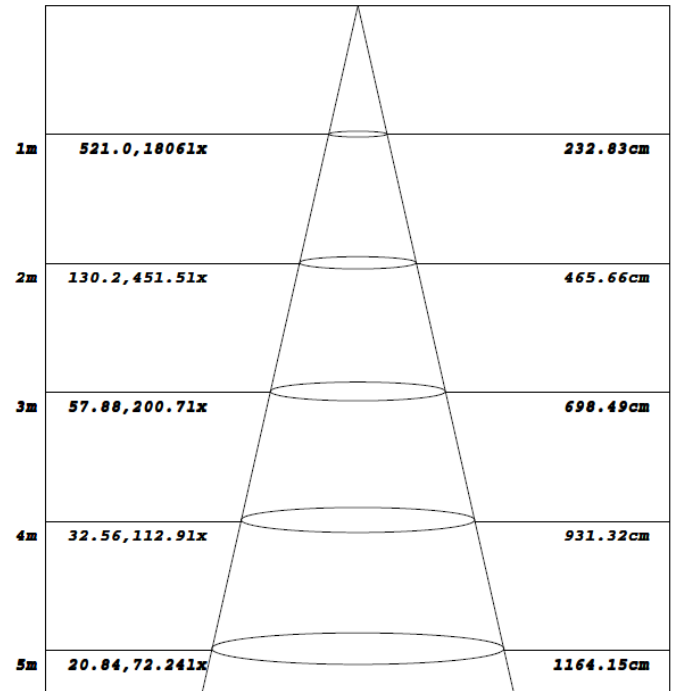

Flux out: 2325 lm

Note: The Curves indicate the illuminated area and the average illumination when the luminaire is at different distance.

60W

BUG Rating: B2-U4-G3

Flux out: 3277 lm

Note: The Curves indicate the illuminated area and the average illumination when the luminaire is at different distance.