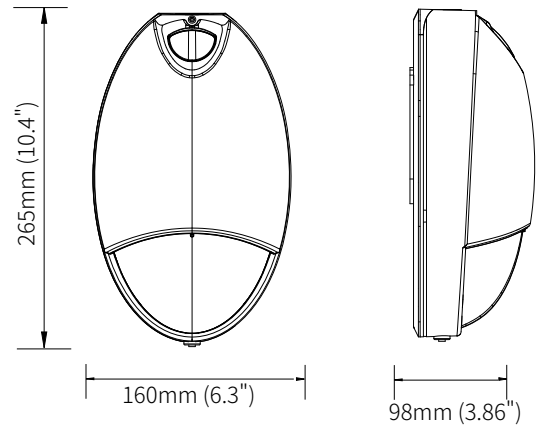

PRODUCT ORDERING GUIDE

LS EW 12W
 1 2 3
 LS - EW 12W

LS Intensity

EW Emergency Wall Pack

12W Power 12W

DIMENSION

DIMENSION

LSEW12W Input Power

AVERAGE BEAM ANGLE(50%): 86.4°

UNIT:CD
 Test Number:LSEW12W — C0/180,120.1
 Lumens:1200LM — C30/210,120.9
 Test Number:12W — C60/240,111.3
 Test Number:5000K — C90/270,131.4

LSEW12W Empower

AVERAGE BEAM ANGLE(50%): 86.4°