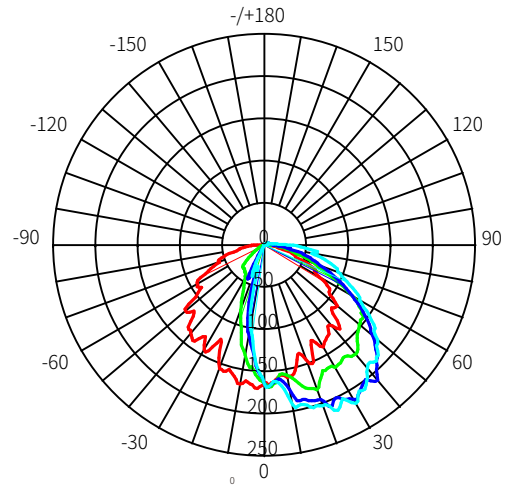

Electric Characteristic

Model NO	Input voltage	Color Temperature	Efficiency	Power		CRI	Light Efficiency	Working temperature	Certificate
				Input power	Empower				
LSEW12W	120-277V/AC	5000K	100LM/W	12W	4W	>72	87D	-10°C+40°C	UL

PRODUCT ORDERING GUIDE

LS EW 12W
 1 2 3
 LS - EW 12W

LS Intensity

EW Emergency Wall Pack

12W Power 12W

DIMENSION

DIMENSION

LSEW12W Input Power

AVERAGE BEAM ANGLE(50%): 86.4°

UNIT:CD
 Test Number:LSEW12W — C0/180,120.1
 Lumens:1200LM — C30/210,120.9
 Test Number:12W — C60/240,111.3
 Test Number:5000K — C90/270,131.4

LSEW12W Empower

AVERAGE BEAM ANGLE(50%): 86.4°