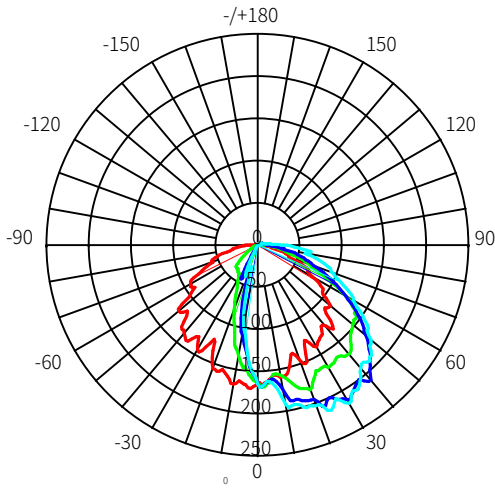

Electric Characteristic

Model NO	Input voltage	Color Temperature	Efficiency	Power		CRI	Light Efficiency	Working temperature	Certificate
				Input power	Empower				
LSEW12W	120-277V/AC	5000K	100LM/W	12W	4W	>72	87D	-10°C+40°C	UL

PRODUCT ORDERING GUIDE

LS EW 12W
 1 2 3
 LS - EW 12W

LS Intensity

EW Emergency Wall Pack

12W Power 12W

DIMENSION

DIMENSION

LSEW12W Input Power

AVERAGE BEAM ANGLE(50%): 86.4°

UNIT:CD
 Test Number:LSEW12W — C0/180,120.1
 Lumens:1200LM — C30/210,120.9
 Test Number:12W — C60/240,111.3
 Test Number:5000K — C90/270,131.4

LSEW12W Empower

AVERAGE BEAM ANGLE(50%): 86.4°