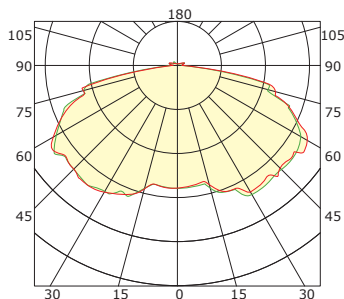

PHOTOMETRICS

Parking Garage

ORDERING GUIDE

Example: MCP0540W27V40KDMDBU

Fixture Type	Wattage	Input Voltage	CCT	Finish	Sensor (Option)	Dimmable(Option)	Emergency Battery (Option)	Internal Code
____	____	____	____	____	____	____	____	____
MCP05 MCP Series	20 20W 27 27W 40 40W 60 60W	27V 120-277V 48V 347-480V	40K 4000K 50K 5000K	D Dark Bronze B Black W White SG Silver Gray	M With Sensor Blank Without Sensor	D 1-10V Dimmable Blank NO Dimmable	B With Battery Blank Without Battery	Blank Alphanumeric

1. Note:
1. 20W and 27W are limited to 120-277V input only.
  2. 20W only for NO Dimmable.
  3. Only the DIM has emergency battery options.

DLC Model NO.

SYSTEM WATTS	VOLTAGE	CCT	DLC NO.	DLC Classification
20W	120-277V	4000K	MCP0520W27V40K[D,B,W,SG][Blank,M][Blank,0-9,A-Z,a-z]	Standard
	120-277V	5000K	MCP0520W27V50K[D,B,W,SG][Blank,M][Blank,0-9,A-Z,a-z]	Standard
27W	120-277V	4000K	MCP0527W27V40K[D,B,W,SG][Blank,M]	Standard
	120-277V	5000K	MCP0527W27V50K[D,B,W,SG][Blank,M]	Standard
40W	120-277V	4000K	MCP0540W27V40K[D,B,W,SG][Blank,M]	Standard
	120-277V	5000K	MCP0540W27V50K[D,B,W,SG][Blank,M]	Standard
27W	120-277V	4000K	MCP0527W27V40K[D,B,W,SG][Blank,M][Blank,B][Blank,0-9 or A-Z or a-z]	Premium
	120-277V	4000K	MCP0527W27V40K[D,B,W,SG][Blank,M]D[Blank,B][Blank,0-9 or A-Z or a-z]	Premium
	120-277V	5000K	MCP0527W27V50K[D,B,W,SG][Blank,M][Blank,B][Blank,0-9 or A-Z or a-z]	Premium
	120-277V	5000K	MCP0527W27V50K[D,B,W,SG][Blank,M]D[Blank,B][Blank,0-9 or A-Z or a-z]	Premium
40W	120-277V	4000K	MCP0540W27V40K[D,B,W,SG][Blank,M][Blank,B][Blank,0-9 or A-Z or a-z]	Premium
	120-277V	4000K	MCP0540W27V40K[D,B,W,SG][Blank,M]D[Blank,B][Blank,0-9 or A-Z or a-z]	Premium
	347-480V	4000K	MCP0540W48V40K[D,B,W,SG][Blank,M]D[Blank,B][Blank,0-9 or A-Z or a-z]	Premium
	120-277V	5000K	MCP0540W27V50K[D,B,W,SG][Blank,M][Blank,B][Blank,0-9 or A-Z or a-z]	Premium
	120-277V	5000K	MCP0540W27V50K[D,B,W,SG][Blank,M]D[Blank,B][Blank,0-9 or A-Z or a-z]	Premium
	347-480V	5000K	MCP0540W48V50K[D,B,W,SG][Blank,M]D[Blank,B][Blank,0-9 or A-Z or a-z]	Premium
60W	120-277V	4000K	MCP0560W27V40K[D,B,W,SG][Blank,M][Blank,B][Blank,0-9 or A-Z or a-z]	Premium
	120-277V	4000K	MCP0560W27V40K[D,B,W,SG][Blank,M]D[Blank,B][Blank,0-9 or A-Z or a-z]	Premium
	347-480V	4000K	MCP0560W48V40K[D,B,W,SG][Blank,M]D[Blank,B][Blank,0-9 or A-Z or a-z]	Premium
	120-277V	5000K	MCP0560W27V50K[D,B,W,SG][Blank,M][Blank,B][Blank,0-9 or A-Z or a-z]	Premium
	120-277V	5000K	MCP0560W27V50K[D,B,W,SG][Blank,M]D[Blank,B][Blank,0-9 or A-Z or a-z]	Premium
	347-480V	5000K	MCP0560W48V50K[D,B,W,SG][Blank,M]D[Blank,B][Blank,0-9 or A-Z or a-z]	Premium