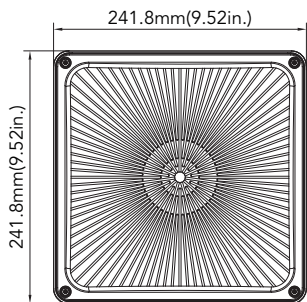

# DIMENSION

unit: inch/mm

Net Weight:  
20W: 3.536lbs  
27W: 3.615lbs  
40W: 4.166lbs

Net Weight:  
60W: 5.070lbs