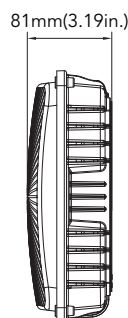

# DIMENSION

unit: inch/mm

Net Weight:  
20W: 3.536lbs  
27W: 3.615lbs  
40W: 4.166lbs

Net Weight:  
60W: 5.070lbs