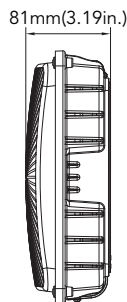

# PERFORMANCE DATA

			4000K(70CRI)		5000K(70CRI)	
SYSTEM WATTS	PHOTOMETRY	VOLTAGE	LUMENS	LPW	LUMENS	LPW
20W	Parking Garage	120-277VAC	2600lm	130lm/W	2600lm	130lm/W
27W	Parking Garage	120-277VAC	3750lm	139lm/W	3800lm	141lm/W
40W	Parking Garage	120-277VAC/347-480V	5350lm	134lm/W	5450lm	136lm/W
60W	Parking Garage	120-277VAC/347-480V	7800lm	133lm/W	8000lm	133lm/W

# DIMENSION

unit: inch/mm

Net Weight:  
20W: 3.536lbs  
27W: 3.615lbs  
40W: 4.166lbs

Net Weight:  
60W: 5.070lbs