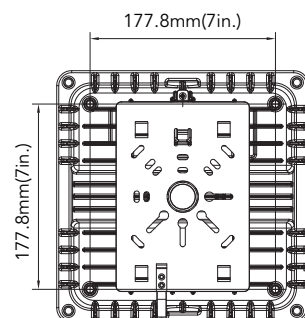

# DIMENSION

unit: inch/mm

Net Weight:  
20W: 3.536lbs  
27W: 3.615lbs  
40W: 4.166lbs

Net Weight:  
60W: 5.070lbs