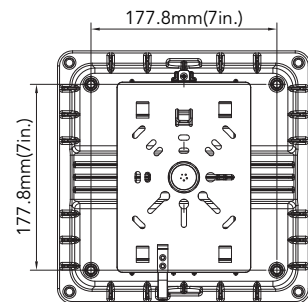

# DIMENSION

unit: inch/mm

Net Weight:  
20W: 3.536lbs  
27W: 3.615lbs  
40W: 4.166lbs

Net Weight:  
60W: 5.070lbs