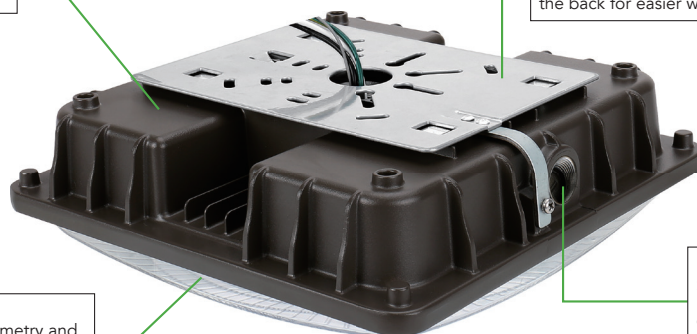

1/2inch knock hole

Support wires coming from the hole for easier wire connections. Optional PIRsensor and Emergency Battery.