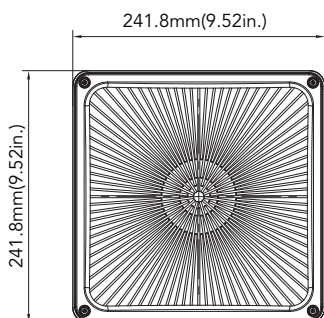

# DIMENSION

unit: inch/mm

Net Weight:  
20W: 3.536lbs  
27W: 3.615lbs  
40W: 4.166lbs

Net Weight:  
60W: 5.070lbs