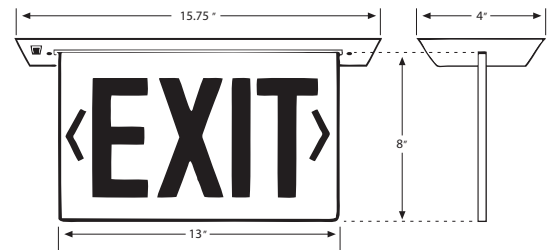

Recessed Edge Lit Emergency Sign

The new and improved recessed edge-lit offers precise engineering for architectural excellence, as well as providing a new design that allows the unit to be easily detachable for maintenance, and serviceable from below.

FEATURES

- Easily detachable for maintenance, and serviceable from below
- Compact, low-profile design
- Energy consumption of less than 3 watts for AC only and less than 5 watts for battery backup units
- Emergency backup model (EM) is completely self-contained
- Infield installable directional indicators
- Standard AC and emergency units available
- AC "ON" indicator light and test switch (EM units only)
- Ni-Cad battery on emergency (EM) units
- 120/277 Volt operation

DIMESNIONS

ORDERING INFORMATION

Series	Number of faces	Panel Color	Ceiling trim plate finish	Operation
NYRELZXTE	1- Single Face	RC- Red on clear	W-White	Blank-AC only
	2-Double Face (Universal)	GC- Green on clear	B-Black	EM-Battery Backup
		RM - Red on mirror	A-Anodized Aluminum	
		GM- Green on mirror		
		RW- Red on white		
		GW - Green on white		