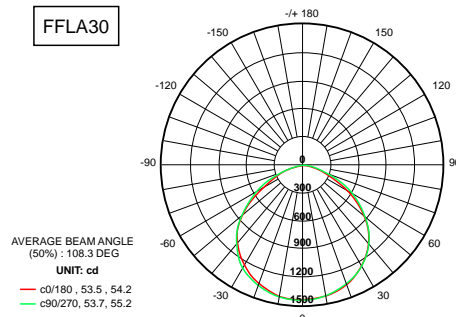

Polar Candela Distribution