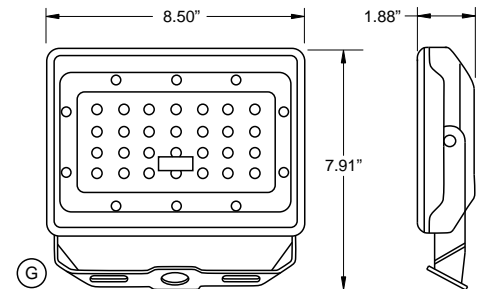

LETTER	Model	Mount
A	FFLA15	Knuckle
B	FFLA30	Knuckle
C	FFLA50	Knuckle
D	FFLA30	Trunnion
E	FFLA50	Trunnion
F	FFLA30	Flood
G	FFLA50	Flood