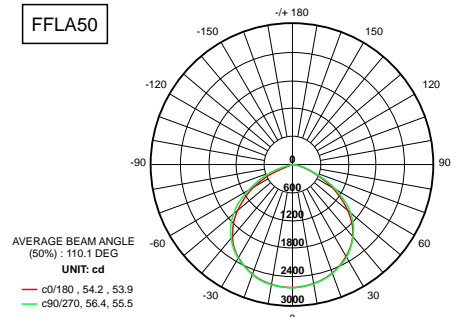

Polar Candela Distribution