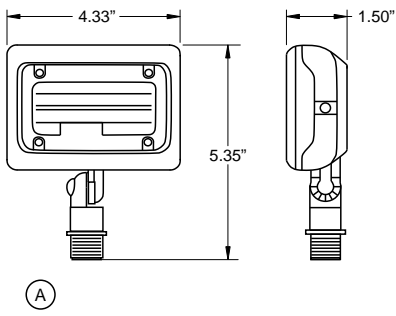

Dimensions

LETTER	Model	Mount
A	FFLA15	Knuckle
B	FFLA30	Knuckle
C	FFLA50	Knuckle
D	FFLA30	Trunnion
E	FFLA50	Trunnion
F	FFLA30	Flood
G	FFLA50	Flood

Polar Candela Distribution

Mounting Options

Knuckle Mount
Default