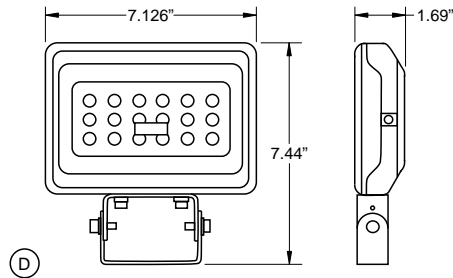

Dimensions

LETTER	Model	Mount
A	FFLA15	Knuckle
B	FFLA30	Knuckle
C	FFLA50	Knuckle
D	FFLA30	Trunnion
E	FFLA50	Trunnion
F	FFLA30	Flood
G	FFLA50	Flood

Polar Candela Distribution

Mounting Options

Knuckle Mount
Default