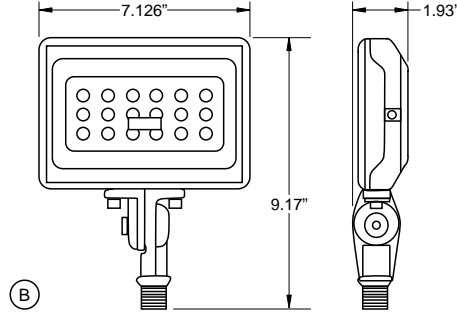

Dimensions