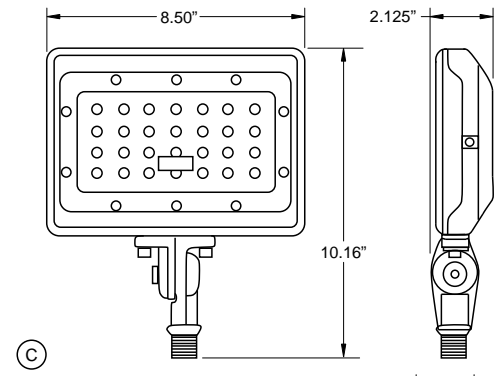

Dimensions

LETTER	Model	Mount
A	FFLA15	Knuckle
B	FFLA30	Knuckle
C	FFLA50	Knuckle
D	FFLA30	Trunnion
E	FFLA50	Trunnion
F	FFLA30	Flood
G	FFLA50	Flood

Polar Candela Distribution

Mounting Options

Knuckle Mount
Default