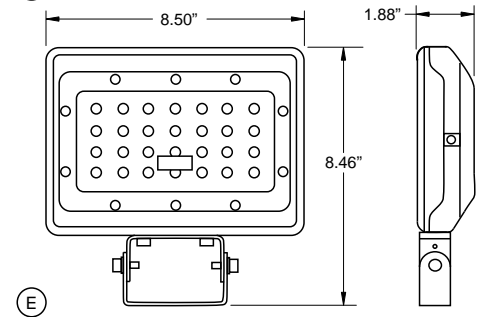

Dimensions

LETTER	Model	Mount
A	FFLA15	Knuckle
B	FFLA30	Knuckle
C	FFLA50	Knuckle
D	FFLA30	Trunnion
E	FFLA50	Trunnion
F	FFLA30	Flood
G	FFLA50	Flood

Polar Candela Distribution

Mounting Options

Knuckle Mount
Default