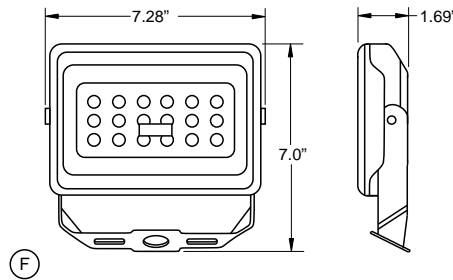

LETTER	Model	Mount
A	FFLA15	Knuckle
B	FFLA30	Knuckle
C	FFLA50	Knuckle
D	FFLA30	Trunnion
E	FFLA50	Trunnion
F	FFLA30	Flood
G	FFLA50	Flood