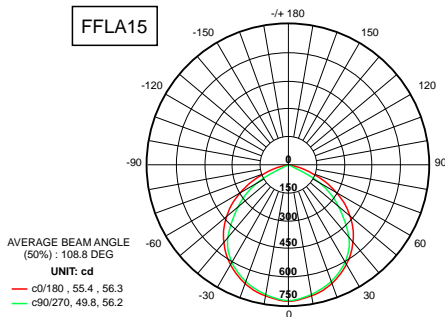

Polar Candela Distribution